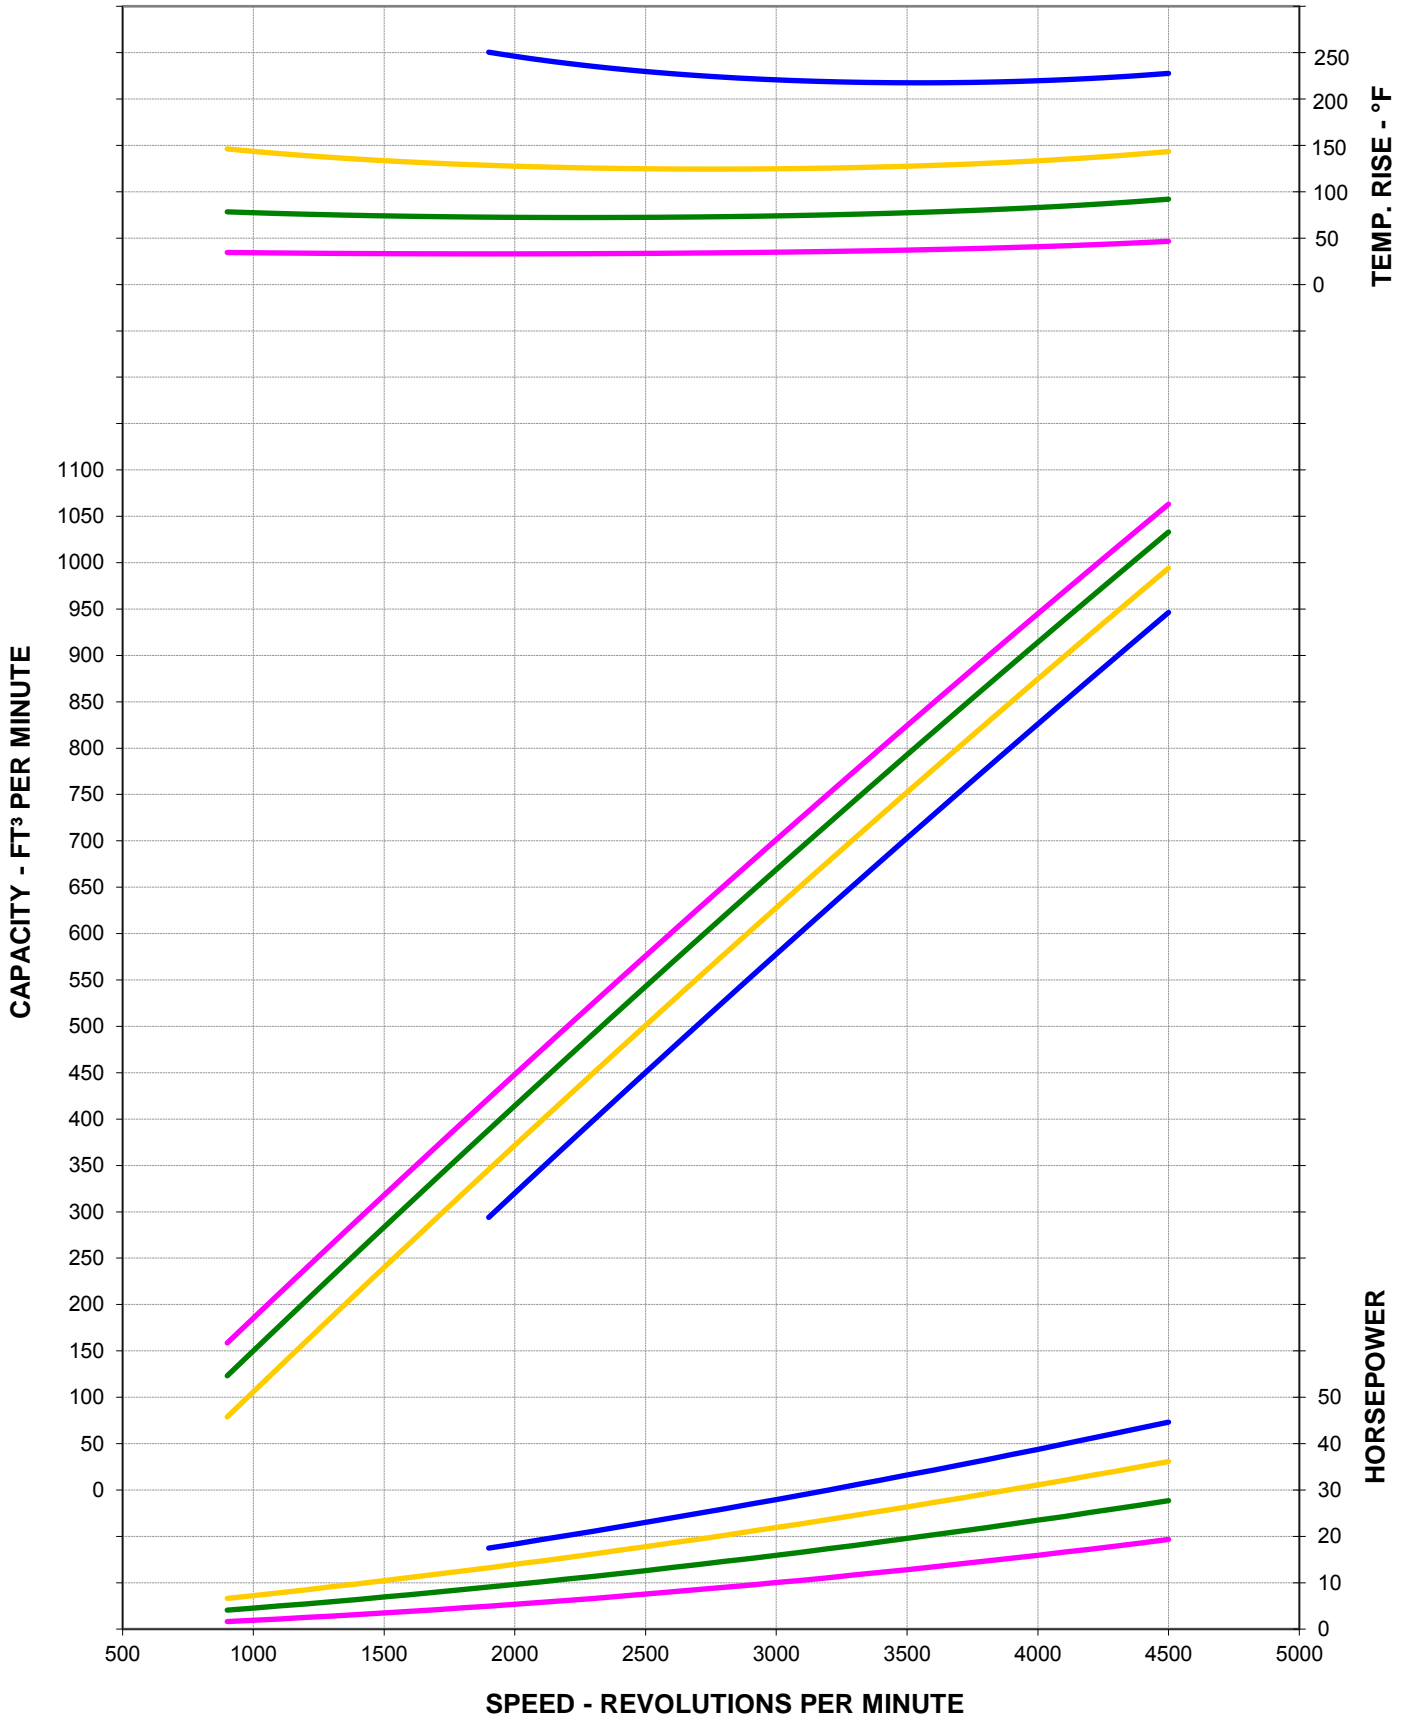

HeliFlow 412 Vacuum Performance Curve
Air @ Standard Discharge Conditions:
14.696 PSIA, 68°F, 36% RH

— 4" Hg — 8" Hg — 12" Hg — 16" Hg