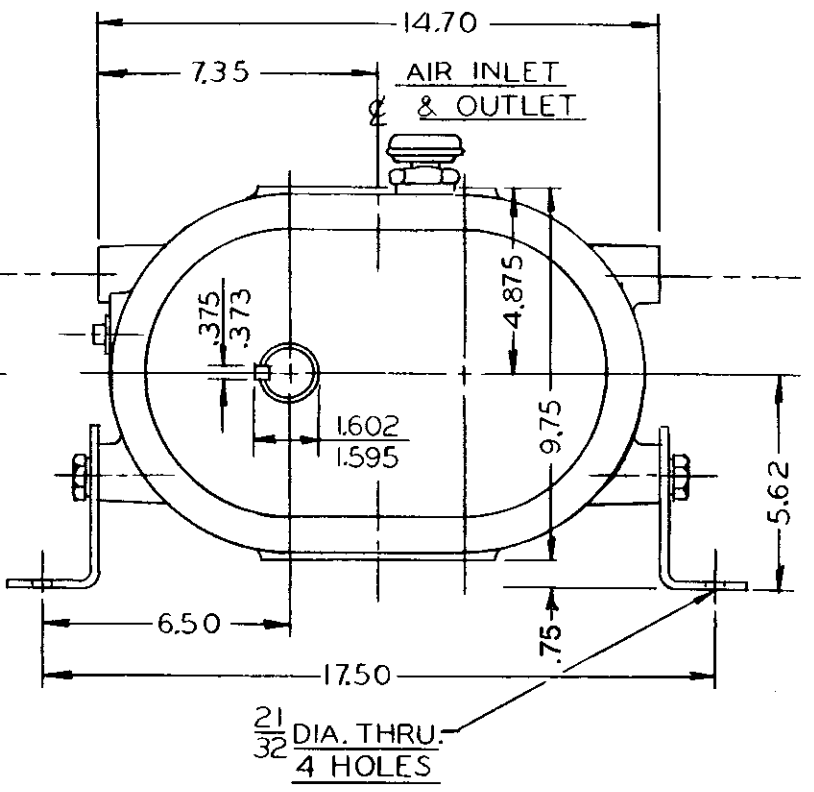

C. Emery Nelson, Inc.

INDUSTRIAL AND POWER PLANT EQUIPMENT

7631 Commerce Street, Hamel, MN 55340
Ph: 763/420-3844 Fax: 763/420-2542

$\frac{1}{16}$ U.N.C. 3B THD.
.62 DEEP - 10 HOLES

Duroflow[®]

MODEL 4512 BLOWER

HORIZONTAL LEFT MOUNTING
MOUNTING BRACKETS OPTIONAL