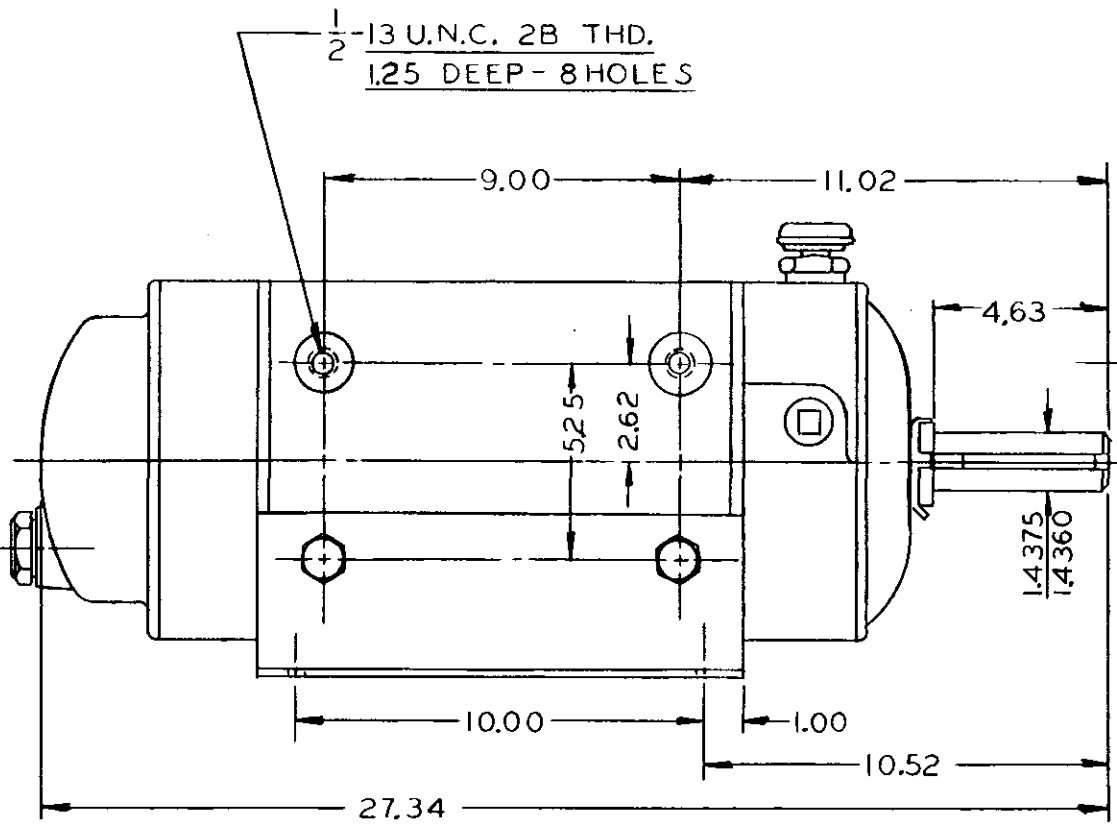

C. Emery Nelson, Inc.

INDUSTRIAL AND POWER PLANT EQUIPMENT

7631 Commerce Street, Hamel, MN 55340
Ph: 763/420-3844 Fax: 763/420-2542

$\frac{1}{16}$ U.N.C. 3B THD.
.62 DEEP - 10 HOLES

Duroflow[®]

MODEL 4512 BLOWER

HORIZONTAL LEFT MOUNTING
MOUNTING BRACKETS OPTIONAL